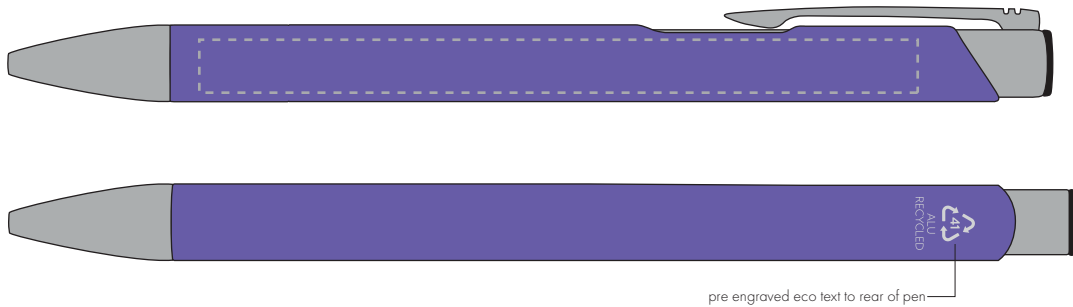

Your Ref:
Our Ref:

Quantity:
Version: 1

Product Code: TPC982001
Product Colour: PURPLE

PRINTING CONCERNS:

We stock this ink in the following colours

PANTONE REFERENCE(S)

● Engrave

ARTWORK SCALE 100%

ARTWORK SCALE 100%
Side Engrave Area:
95mm x 7mm

pre engraved eco text to rear of pen

Product Image for visualisation
- colours may vary

The dashed line is to demonstrate print area and will not appear on your printed item